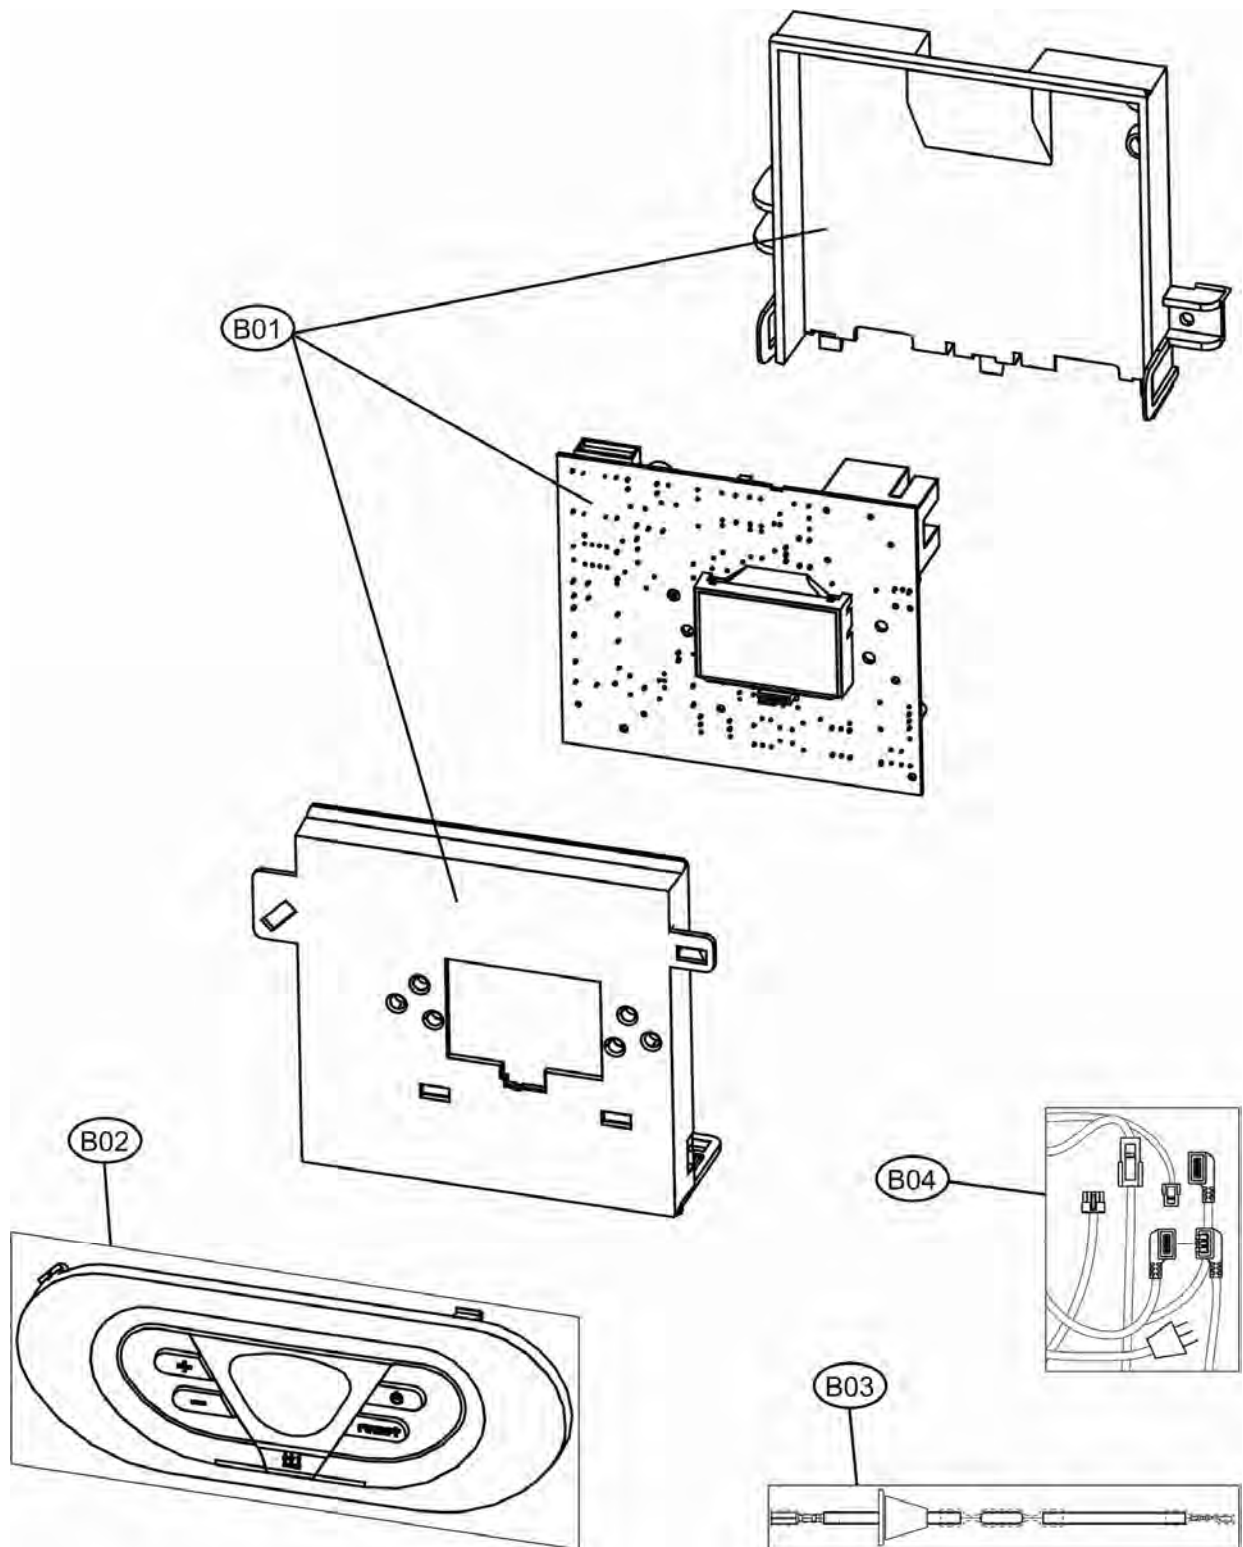

SKY F 14 - SURF F 14 - RIVER F 14 - SUPREME 14 E TS